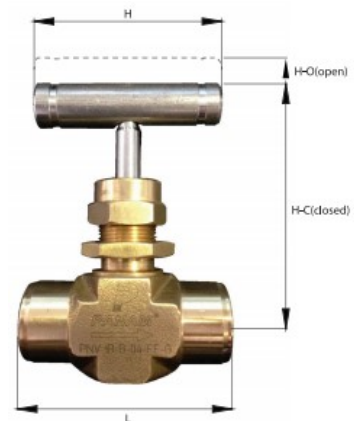

## Main Features:-

- ◆ Needle Valve
- ◆ Screwed BSPP
- ◆ Brass Body
- ◆ Stainless Steel Stem
- ◆ Rated 3000psi

\*Temperature and pressure determined by valve body, seat etc.

### Name Materials

Body	Brass
Stem	Stainless Steel
Seat	Stainless Steel

Size	L	H-O	H-C	H
1/4"	53	70	65	50
3/8"	53	70	65	50
1/2"	63	75	63	60